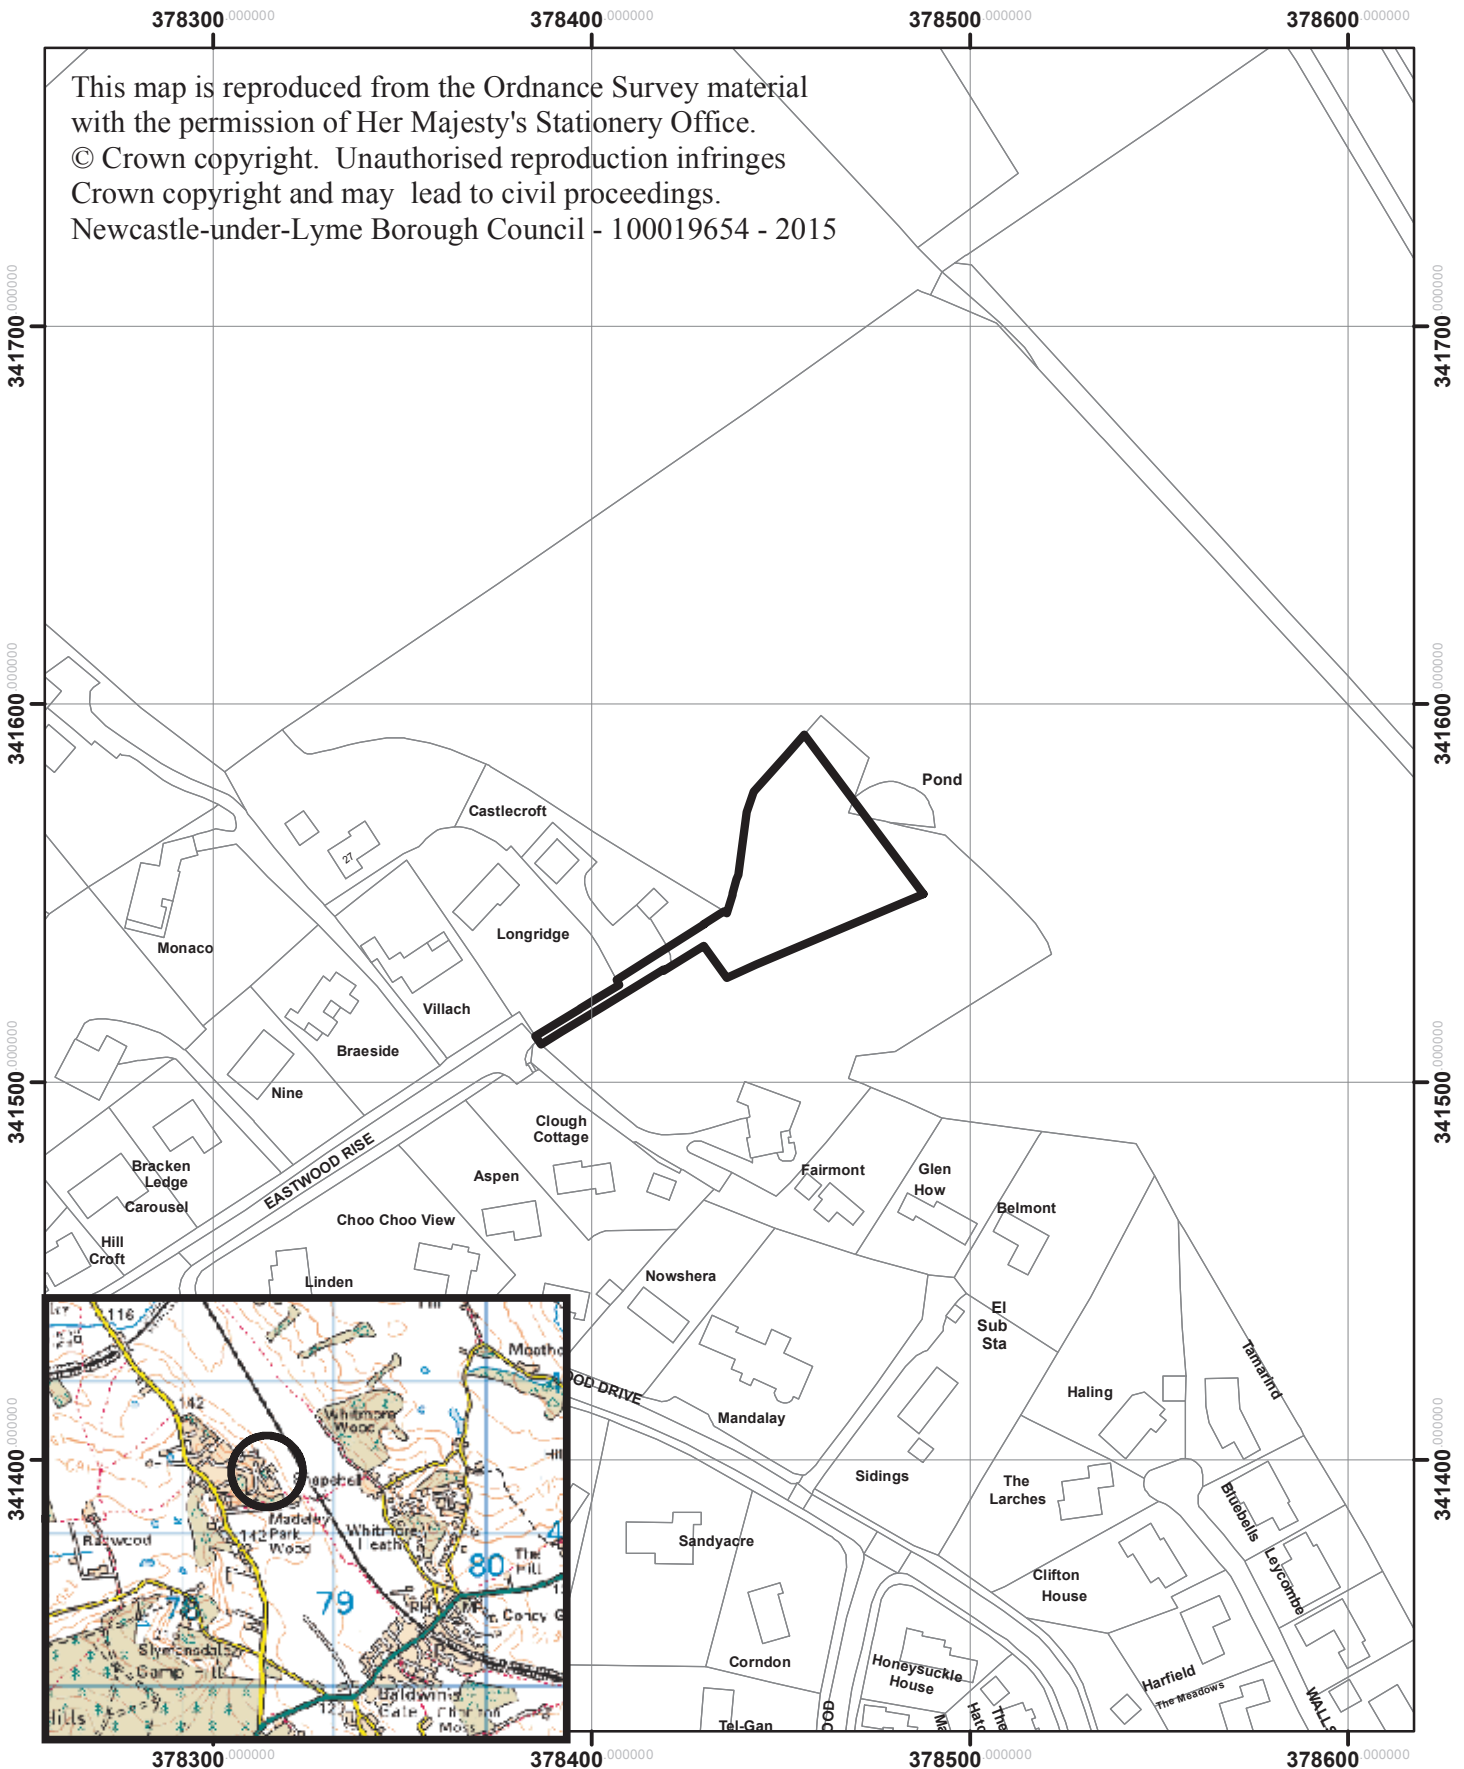

Plot 34 Eastwood Rise, Baldwins Gate 15/00376/FUL

This map is reproduced from the Ordnance Survey material with the permission of Her Majesty's Stationery Office.
© Crown copyright. Unauthorised reproduction infringes Crown copyright and may lead to civil proceedings.
Newcastle-under-Lyme Borough Council - 100019654 - 2015